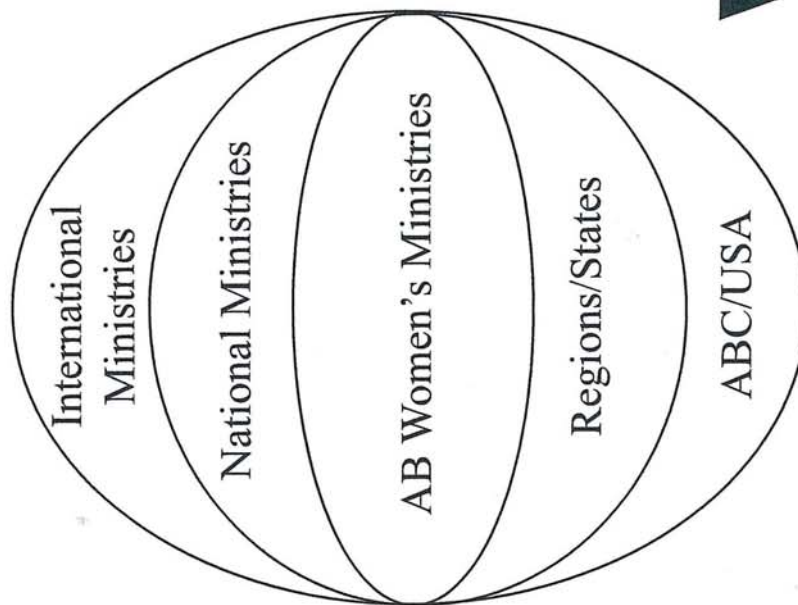

# Journey of Love Gift

From the heart of the giver.

OR

To the Love Gift box/envelope.

Given or presented at the AB Women's Ministries meetings or at church.

To the local church treasurer (to be sent monthly).

To the Region/State Office.

To ABC/USA Valley Forge, PA

Love Gift undergirds the entire American Baptist Churches outreach. Love Gift heals, teaches, preaches, reaches out, encourages, inspires, leads, helps, and supports – All in the name of Jesus.